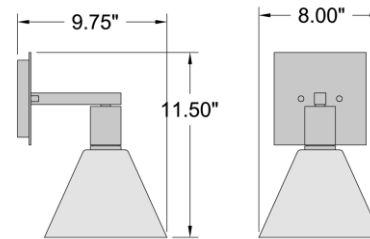

FIXTURE	BACKPLATE / CANOPY
Length:	Length
Width: 8"	Width: 4.5"
Diameter	Diameter:
Height: 11.5"	Height: 4.5"
Extension: 9.75"	
Overall Height:	

TECHNICAL SPECIFICATIONS

SPECIFICATIONS

Frame Material: Steel
Diffuser Material: Glass
Lamping Type: SSL (Dedicated LED) Jbox: Standard
Lamping Base: SSL Lamp Wattage: 9 W
Lamp Quantity: 1 Total Wattage: 9 W
Voltage: 120v Lamps Included: Yes

Quantity: _____

Notes: _____

LINE DRAWING

IES FILE

In addition to Access Lighting's purchase and warranty terms and conditions, by signing below or placing an order, you agree that you are authorized to bind the entity placing any order and acknowledge the following: All of sizes and measurements are approximate and all images are for illustrative purposes only. In the event of an inconsistency, the "Product Measurements" section controls. There also may be slight differences in the colors and designs compared to the displayed and printed images.