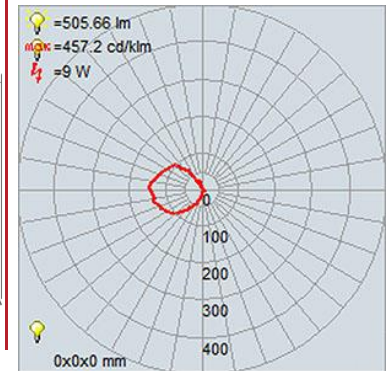

FIXTURE	BACKPLATE / CANOPY
Length:	Length
Width: 8"	Width: 4.5"
Diameter	Diameter:
Height: 11.5"	Height: 4.5"
Extension: 9.75"	
Overall Height:	

TECHNICAL SPECIFICATIONS

SPECIFICATIONS

Frame Material: Steel
Diffuser Material: Glass
Lamping Type: SSL (Dedicated LED) Jbox: Standard
Lamping Base: SSL Lamp Wattage: 9 W
Lamp Quantity: 1 Total Wattage: 9 W
Voltage: 120v Lamps Included: Yes

Quantity: _____

Notes: _____

LINE DRAWING

IES FILE

In addition to Access Lighting's purchase and warranty terms and conditions, by signing below or placing an order, you agree that you are authorized to bind the entity placing any order and acknowledge the following: All of sizes and measurements are approximate and all images are for illustrative purposes only. In the event of an inconsistency, the "Product Measurements" section controls. There also may be slight differences in the colors and designs compared to the displayed and printed images.